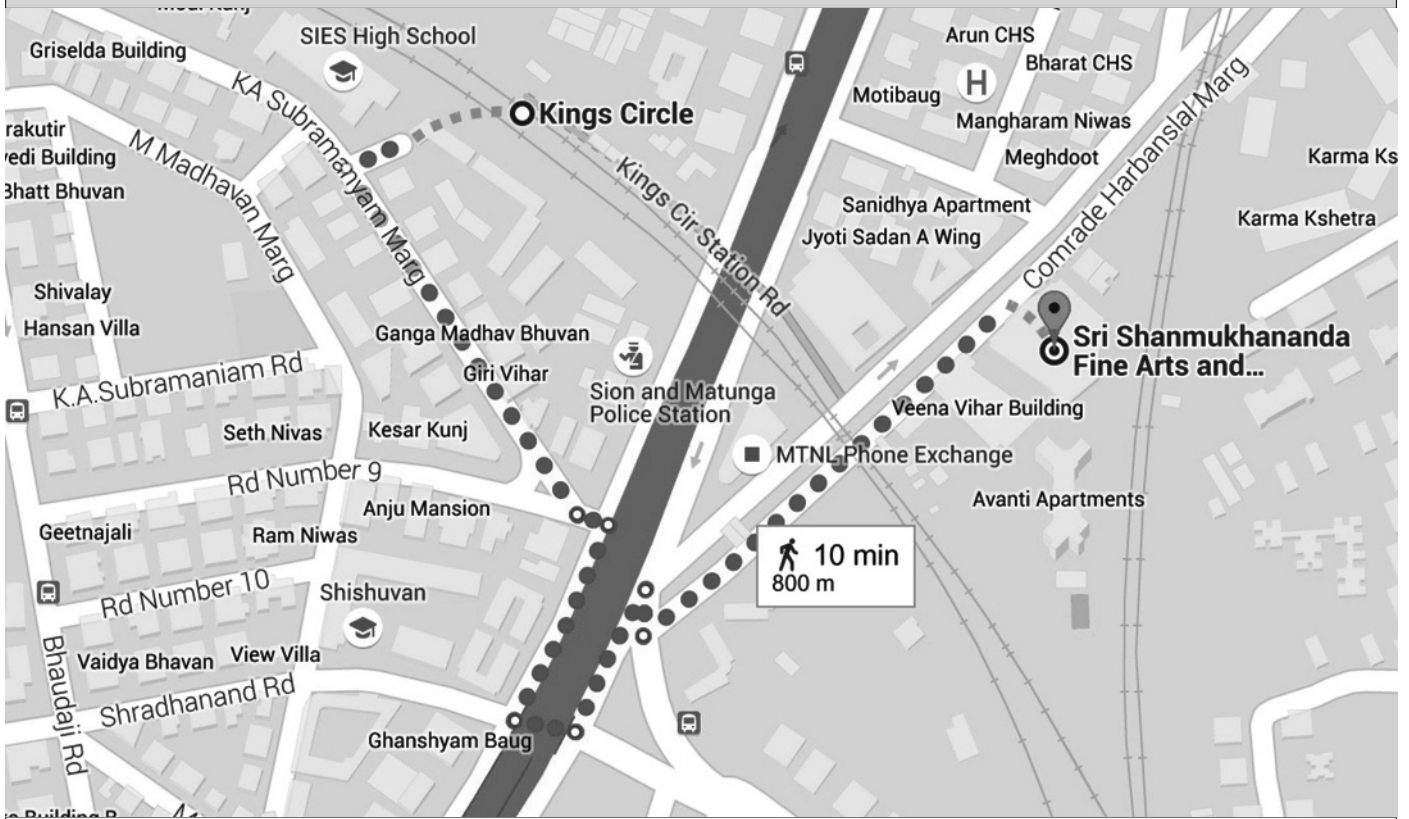

**23rd Annual General Meeting
Venue Route Map**

**Jasubhai Conventional Hall, Sri Shanmukhananda Fine Arts & Sangeetha Sabha, 6th Floor, 292
Harbanslal Marg, Sion (East), Mumbai – 400 022**

↑	Walk south-west towards KAS Road / KA Subramanyam Marg
↙	Turn left at Rashtriya Dairy Farm onto onto KAS Road / KA Subramanyam Marg
↖	Slight left at Ganesh CHS onto Road No. 9
↘	Turn right at Shri Vasupujya Swami Jain Mandir Chowk onto Dr. Baba Saheb Ambedkar Road
↙	Turn left at Shantinath Bhavan onto Rafi Ahmed Kidwai Marg / Shradhanand Road
↙	Turn left onto Dr. Baba Saheb Ambedkar Road
↗	Sharp Right onto Rafi Ahmed Kidwai Marg
↙	Turn left at Om Shanti Communication Center onto Comrade Harbanslal Marg / Flank Road