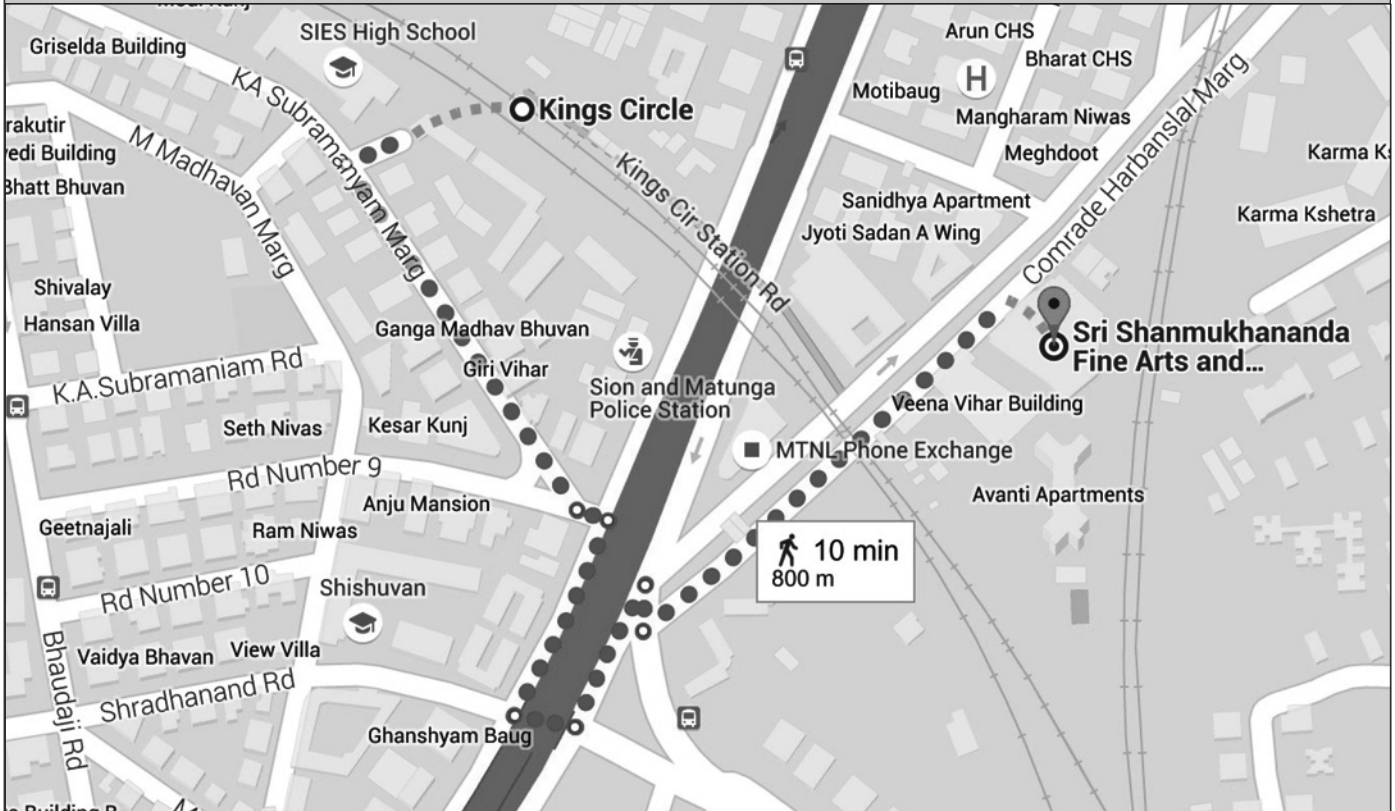

**25th Annual General Meeting
Venue Route Map**

**Jasubhai Conventional Hall, Sri Shanmukhananda Fine Arts & Sangeetha Sabha, 6th Floor, 292
Harbanslal Marg, Sion (East), Mumbai – 400 022**

↑	Walk south-west towards KAS Road / KA Subramanyam Marg
↶	Turn left at Rashtriya Dairy Farm onto onto KAS Road / KA Subramanyam Marg
↷	Slight left at Ganesh CHS onto Road No. 9
↘	Turn right at Shri Vasupujya Swami Jain Mandir Chowk onto Dr. Baba Saheb Ambedkar Road
↶	Turn left at Shantinath Bhavan onto Rafi Ahmed Kidwai Marg / Shradhanand Road
↶	Turn left onto Dr. Baba Saheb Ambedkar Road
↘	Sharp Right onto Rafi Ahmed Kidwai Marg
↶	Turn left at Om Shanti Communication Center onto Comrade Harbanslal Marg / Flank Road